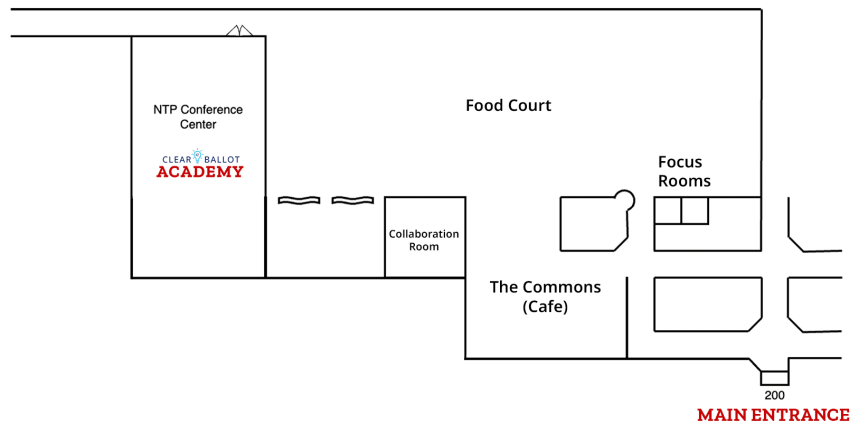

From the north

Take F.E. Everett Turnpike South (Route 3) to Exit 1 (Spit Brook Road.) Take right at end of ramp onto Spit Brook Road. At first set of lights take a right onto Tara Boulevard, then bear left onto Innovative Way.

On arrival at 200 Innovative Way, turn left immediately after entering the building. Follow the hallway as it turns to the right and proceed to the carpeted dining area. Turn to your left and continue through the dining area to the NTP Conference Center. The door is on the side facing the windows.